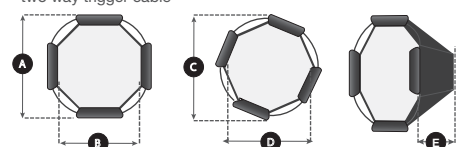

The Ezybox II Octa softbox is our lightest Octa ever. Fast to assemble, the softbox simply pops open and is secured using 4 support rods and our unique Ezybox II softbox frame. The Ezybox II Octa is available in 2 sizes - medium and large (see below for measurements) and feature inner and outer diffusers which when used together, produces a two stop light loss and simply requires the correct connection kit depending on your chosen light source(s).

Save time and money with the Ezybox II Octa softbox.

Features

- ▶ Unique world's first design.
- ▶ Can be used with studio flash, battery operated flash guns and Elinchrom Quadra
- ▶ Extremely lightweight and sturdy
- ▶ Optional grids available
- ▶ Hexagonal catchlights in the eyes
- ▶ Includes a square mask

*Includes Umbrella Holder, Tilthead Spigot (LL LS2401) and two way trigger cable

Specifications

Ezybox II Octa	A	B	C	D	E	Code
Ezybox II - Octa Medium	97cm (38")	80cm (31½")	99cm (39")	88cm (35")	52cm (20½")	LL LS2720
Ezybox II - Octa Large	117cm (46")	102cm (40")	120cm (47")	112cm (44")	66cm (26")	LL LS2721